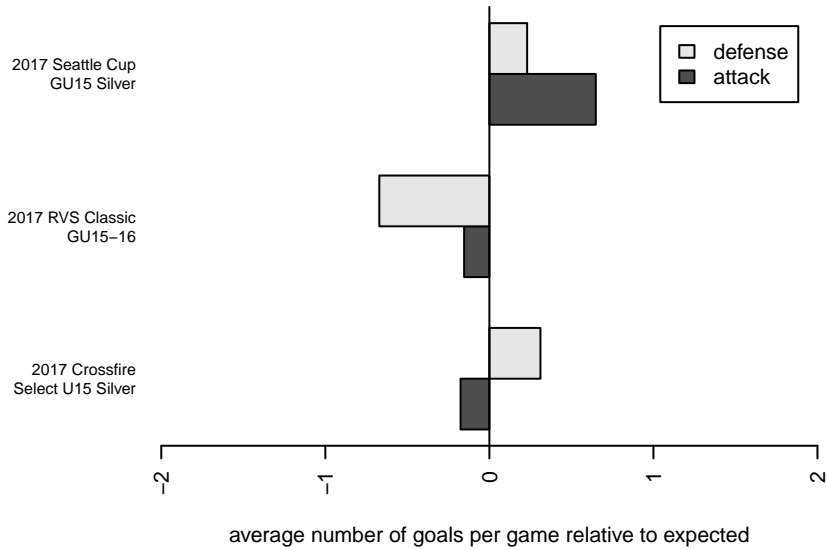

2017 NPSL Division 2 (03) U15

**attack and defense variance (black dot)
relative to other teams
and top 10 in region**

**attack and defense rating
relative to others at age
and all opponents in last 13 months**

Performance relative to 13 month average

Performance relative to 13 month average

date	home		away		venue	pred.home	pred.away
2018-01-20	Bellevue United G03	1	Seattle United S Blue G03	2	2017 NPSL Division 2 (03) U15	1.02	2.80
2018-01-06	Newport FC G03	0	Seattle United S Blue G03	2	2017 NPSL Division 2 (03) U15	0.70	1.91
2017-12-02	Seattle United S Blue G03	1	Southlake Select Patriots G03	2	2017 NPSL Division 1 (03) U15	1.72	1.13
2017-07-30	CSC Velocity Green G03	1	Seattle United S Blue G03	0	2017 Crossfire Select U15 Silver	1.07	1.58
2017-07-29	Seattle United S Blue G03	3	Wenatchee Valley United Tigers G03	0	2017 Crossfire Select U15 Silver	2.48	0.53
2017-07-29	Mukilteo Rush G03	0	Seattle United S Blue G03	3	2017 Crossfire Select U15 Silver	0.59	1.82
2017-07-28	Seattle United S Blue G03	0	TC United White G03	1	2017 Crossfire Select U15 Silver	0.83	1.06
2017-07-09	Seattle United S Blue G03	3	Bellevue United G03	0	2017 Seattle Cup GU15 Silver	2.80	1.02
2017-07-08	CSC Velocity Green G03	2	Seattle United S Blue G03	3	2017 Seattle Cup GU15 Silver	1.07	1.58
2017-07-08	Seattle United S Blue G03	2	Breakers Red Griffiths G03	0	2017 Seattle Cup GU15 Silver	3.06	0.48
2017-07-07	NW United Red G03	0	Seattle United S Blue G03	6	2017 Seattle Cup GU15 Silver	0.35	3.97
2017-06-24	Harbor Premier Green G03	5	Seattle United S Blue G03	0	2017 RVS Classic GU15-16	4.49	0.46
2017-06-24	Seattle United S Blue G03	2	North Mason Cascadia FC G02	1	2017 RVS Classic GU15-16	3.27	0.30
2017-06-23	PacNW White G03	3	Seattle United S Blue G03	2	2017 RVS Classic GU15-16	2.20	0.73