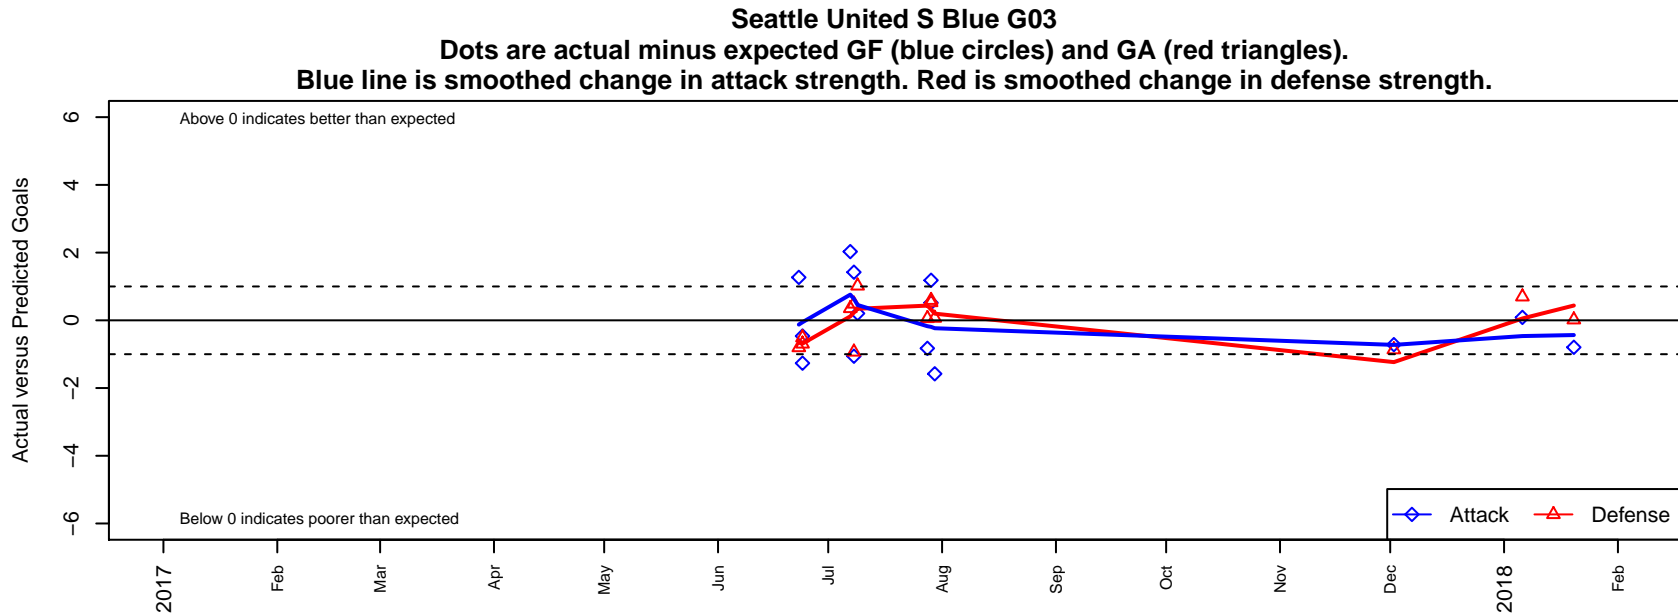

2017 NPSL Division 2 (03) U15

**attack and defense variance (black dot)
relative to other teams
and top 10 in region**

**attack and defense rating
relative to others at age
and all opponents in last 13 months**