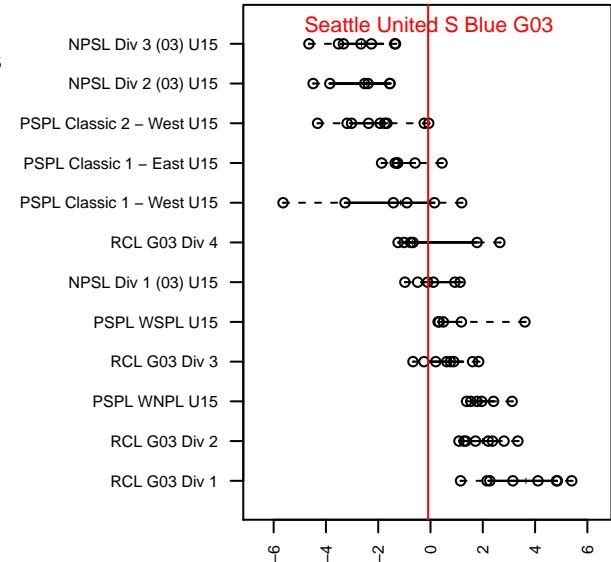

Seattle United S Blue G03

Seattle United Regional

Seattle, WA

G03 total strength=1346

attack=6.41 defense=6.84

fall league = NPSL Div 1 (03) U15, NPSL Div 2

alt names used:

Seattle United South G03 Blue

SU South G03 Blue

Seattle United South G03 Blue

Seattle United South G03 Blue

Venues played:

2017 RVS Classic GU15-16

2017 Seattle Cup GU15 Silver

2017 Crossfire Select U15 Silver

2017 NPSL Division 1 (03) U15

2017 NPSL Division 2 (03) U15

**attack and defense variance (black dot)
relative to other teams
and top 10 in region**

**attack and defense rating
relative to others at age
and all opponents in last 13 months**